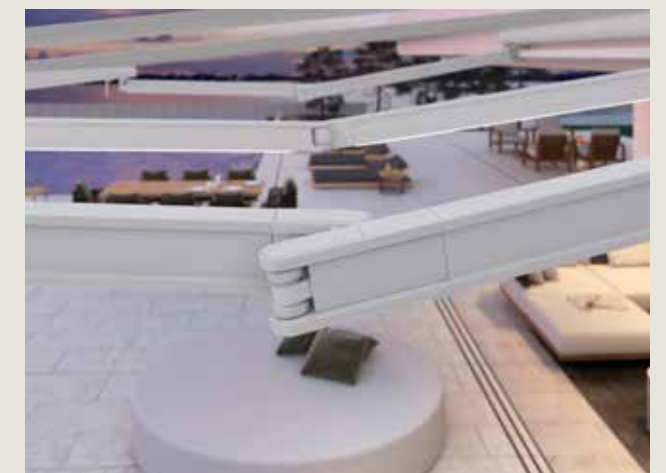

Aki arm option for Qubica

Elbow joints are designed with geometry that maintains uniform tension on the fabric during open and close, so the fabric lays flat and looks great even when the awning is partially open.