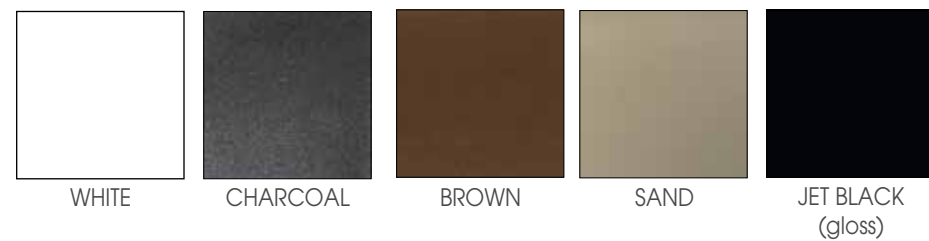

Width range:
6'5" - 20'

Projection
range:
5'3" - 11'9"

Remote control
and home
automation
systems available

LED lighting
available

Wind reistance:
This product
meets the
design intent of
Florida Building
Code Section
3105.