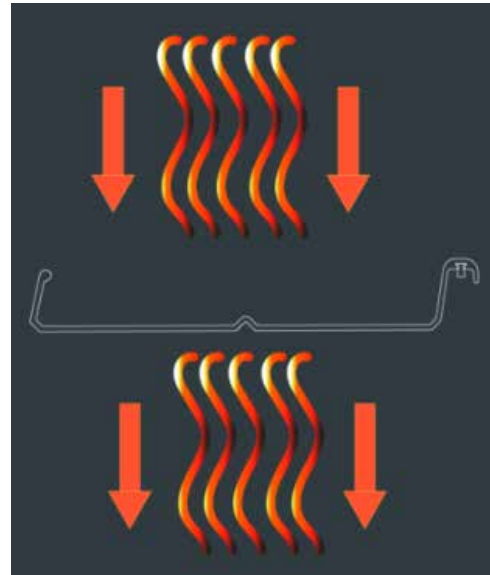

OTHER COMPANIES

PRODUCT DESIGN WITH FLEXIBILITY IN MIND

Your Latitude louvered roof system is produced and installed with your unique needs in mind. We offer free standing designs and wall mounted structures to accommodate virtually any protection needed. Eclipse offers a host of dealer installed options from retractable screens to lights, heaters, fans and more!