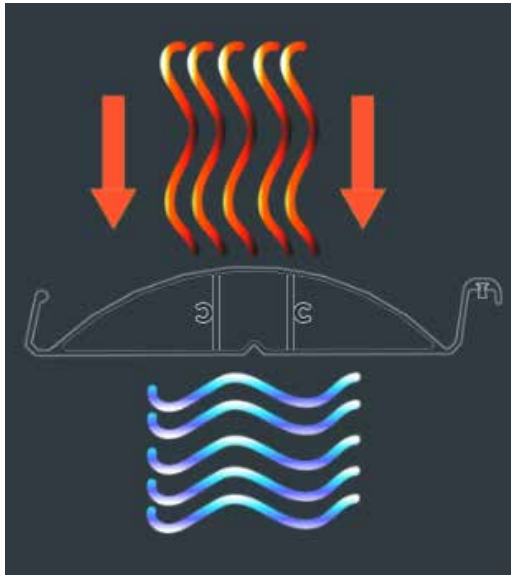

DUAL WALLED LOUVERS FOR IMPROVED CLIMATE CONTROL

Our louvers are created with a large hollow chamber vs. other systems, which use single flat sheet styles. This design offers greater engineered strength and temperature control, creating a more comfortable space.