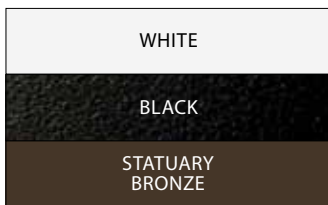

Louver Position

ANGLED

OPEN

CLOSED

Louver Color Options

WHITE	BLACK
STATUARY BRONZE	STONE

EUROPEAN ELEGANCE AT HOME

WHY THE ECLIPSE LATITUDE?

FRAME COLOR OPTIONS

3 super durable powder coated colors in a matte finish to choose from. Select the complete unit in a single color or have the frame and the louvers, also available in stone, in a contrasting color combination.