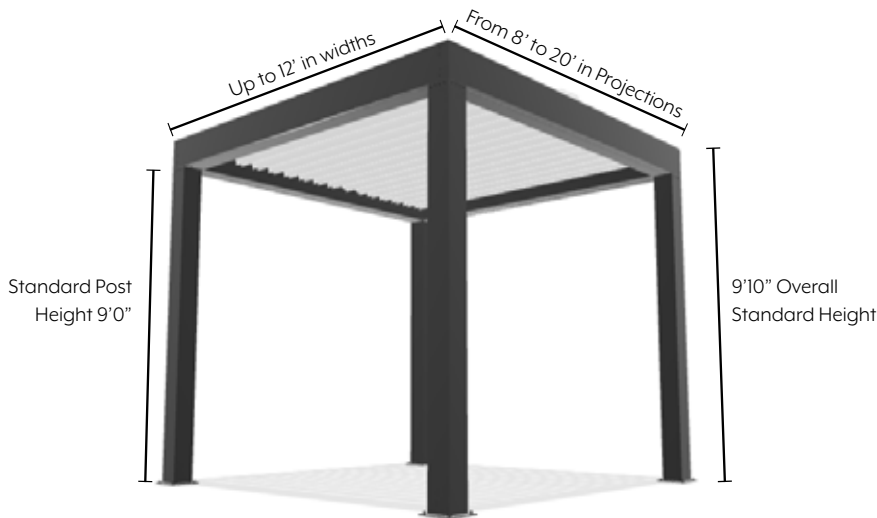

Wall Mounted Shown With Center Beam, Fan & Traditional Cornice
 Keep Reading for more information on this system

UNIQUELY DESIGNED

CREATE & CUSTOMIZE YOUR NEW OUTDOOR ROOM

Every Eclipse Shading product is custom ordered, carefully produced and professionally installed by independent dealers to fit your unique needs. The Eclipse Latitude will add lasting value to your home and improve your outdoor living. The Latitude is engineered for up to 60 lbs/sqft. snow load and up to 130mph wind load. The Latitude can consist of a single module (up to 12' wide x up to 20' projection) or of multiple modules for larger area coverage.

Add a new room to your outdoor space. The Eclipse Latitude is a revolutionary outdoor roofing solution that combines style, functionality, and durability. Our innovative design allows you to easily control the amount of sunlight and shade in your outdoor space, while also providing protection from the elements. No matter the weather, our Eclipse Latitude will enhance your outdoor living experience and add value to your property. Upgrade your patio or deck with our Louvered Roof and enjoy multi season comfort in style.

Wall Mounted, Optional Center Beam & Traditional Cornice

PRODUCT OPTIONS

MADE TO YOUR SPECIFICATIONS

The Eclipse Latitude is custom made to fit your unique space. Single units can range from 8' to 12' wide with projections up to 20'. Multiple units can be connected to create larger coverage as needed. Your Latitude can be free standing (self-supporting) or can be supported by your home's exterior wall. Customize post heights: the standard post is 9'0" tall, with an overall height of 9'10" but posts can be increased in height up to 11'0" in 1" increments.